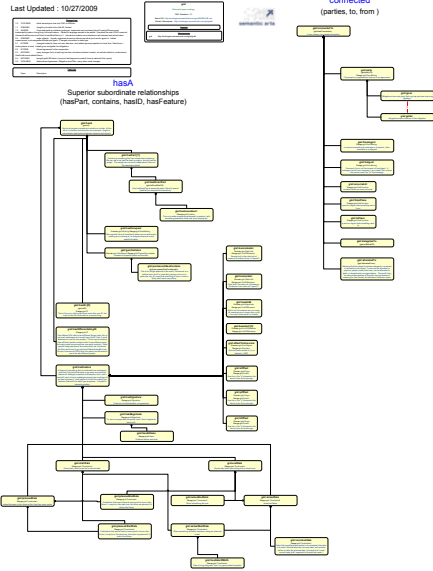

gist Upper Ontology - Semantic Model - Properties and Magnitudes