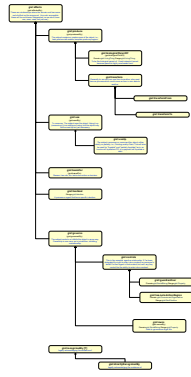

affects (use, produce, has goal)